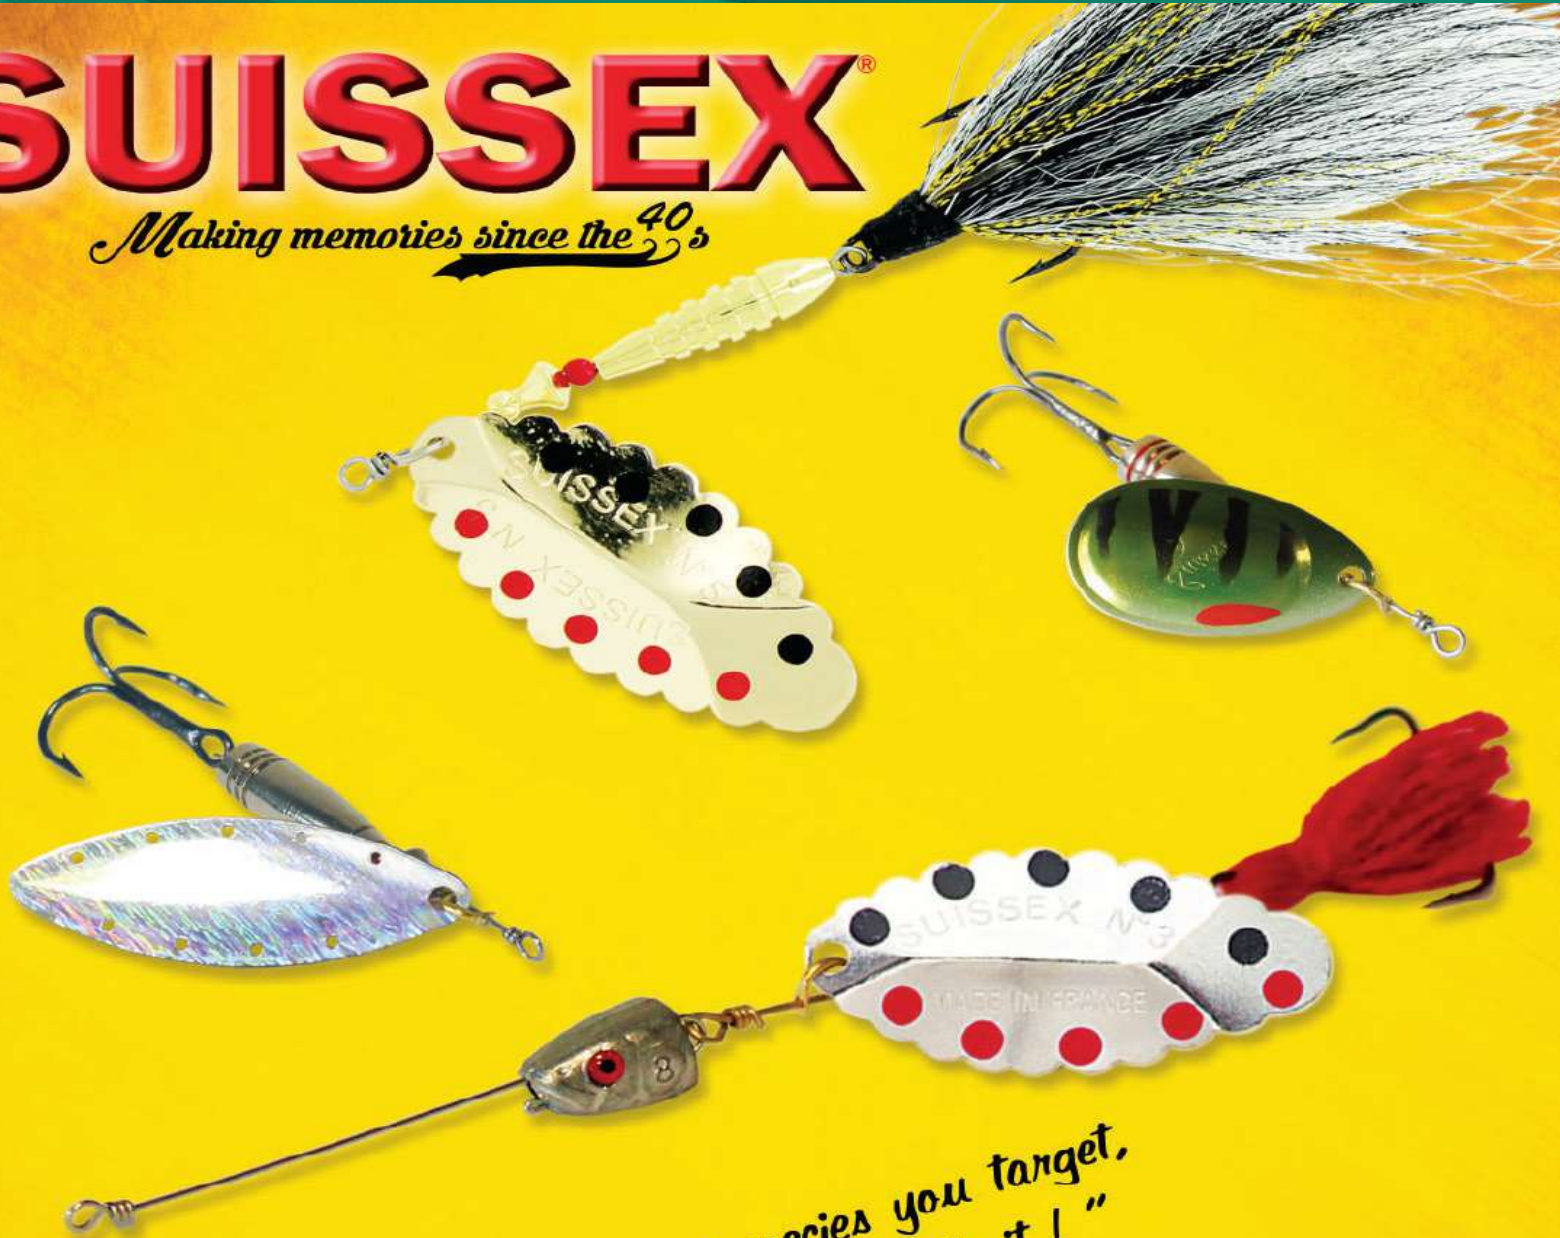

H60

H24

H25

SUISSEX®

Making memories since the 40's

*"No matter what species you target,
there is a Suissex to tackle it!"*

THE FRENCH CONNECTION

SPINNER DORADO