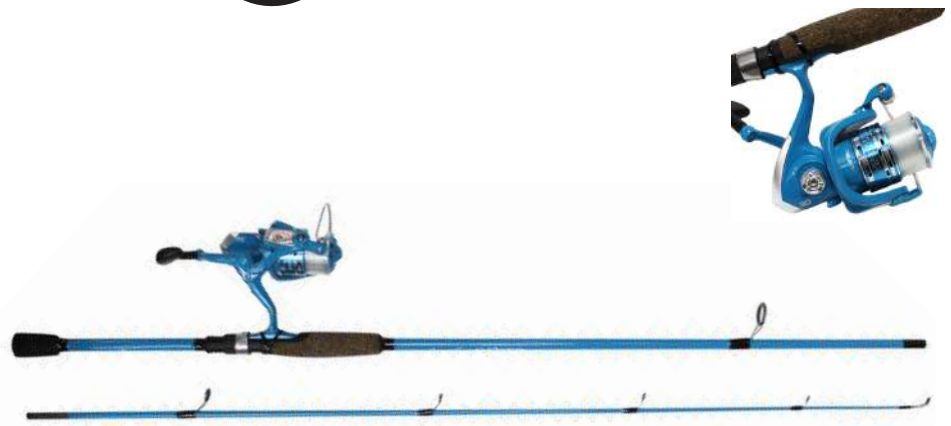

KIT SNIKE RIVER CAÑA + CARRETE

PELIKAN

Descripción caña

Material: Fibra de Vidrio.
Mango: Corcho.
Pasadores: 6.

Descripción carrete

Material: Cuerpo de aluminio.
Rodamientos: 2+1.
Ratio: 5.2:1.

MODELO	CÓDIGO	LARGO	TR	MATERIAL	LANZA	PESO	PASADORES	
1952	DEPPESPEL124	1,95 MT	2	F. de Vidrio	10-30 G	152 G	6	1/12
2102	DEPPESPEL126	2,10 MT	2	F. de Vidrio	10-30 G	159 G	6	1/12

D-SHOCK COMBO - 2BB CAÑA + CARRETE

Descripción caña

Material: Fibra de Vidrio.
Mango: Eva.
Pasadores: 5.